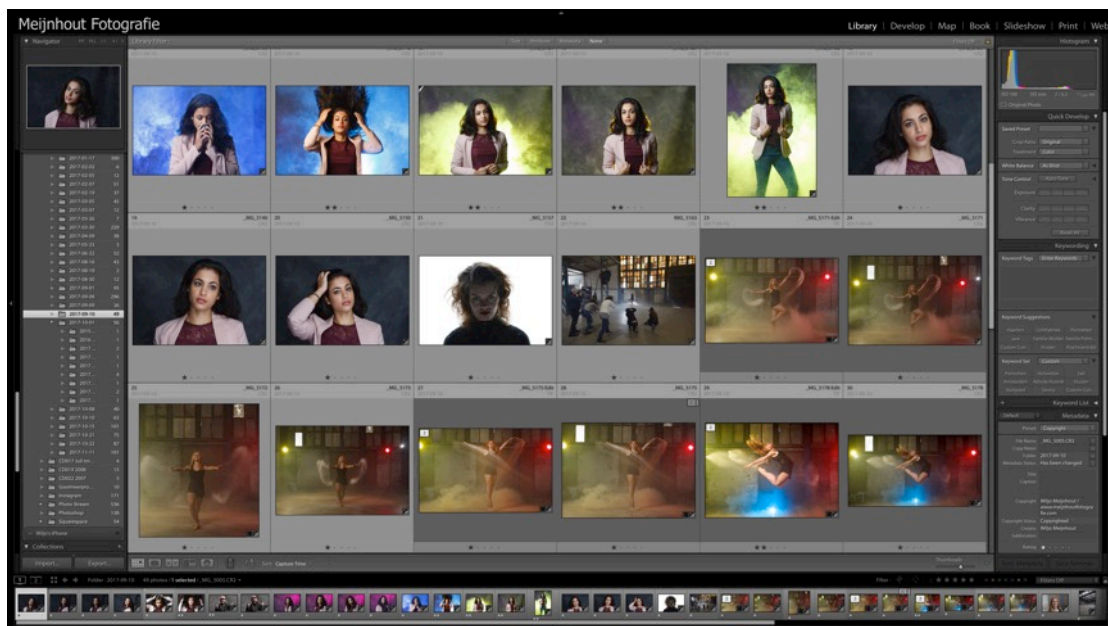

How to install Meijnhout Photography Wedding presets in Adobe Lightroom Classic CC and Adobe Lightroom CC?

Thank you for using the Wedding Presets from Meijnhout Photography. This manual will help you to install the presets in Adobe Lightroom Classic CC and Lightroom CC

1) Adobe Lightroom Classic CC (v7.3 and higher)