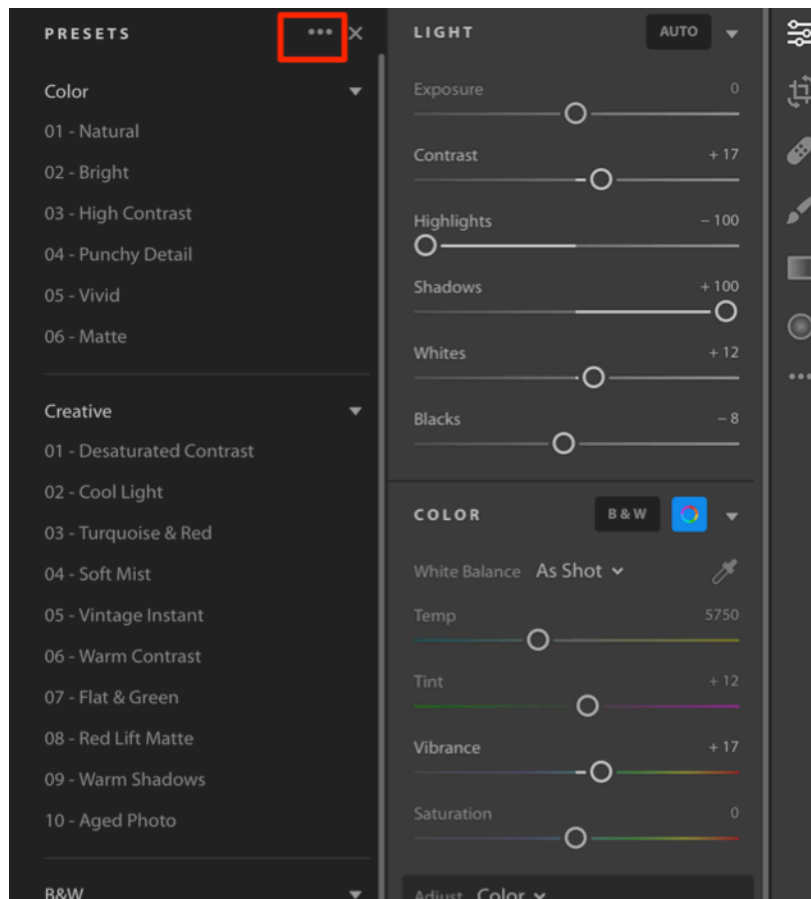

- Browse to your Download folder on your computer
- Select the ZIP file
- Click on 'Import'